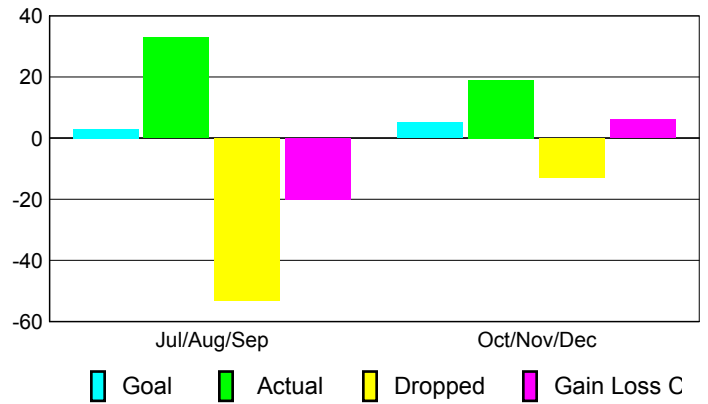

Club Results 2010-2011

Goal, New, Dropped, Gain/Loss

MEMBERSHIP

**Membership Results
2010-2011**

**Membership
2009-2010**

Month	Net Memb Goal	Actual New Memb	Actual Dropped Memb	Gain/Loss of Memb	Gain/Loss of Memb
Jul/Aug/Sep	3	33	-53	-20	-11
Oct/Nov/Dec	5	19	-13	6	6
Totals	8	52	-66	-14	-5

Membership Results 2010-2011

Goal, New, Dropped, Gain/Loss

Comparison of Club Gain/Loss

Current Year Compared to the Previous Year

Comparison of Membership Gain/Loss

Current Year Compared to the Previous Year