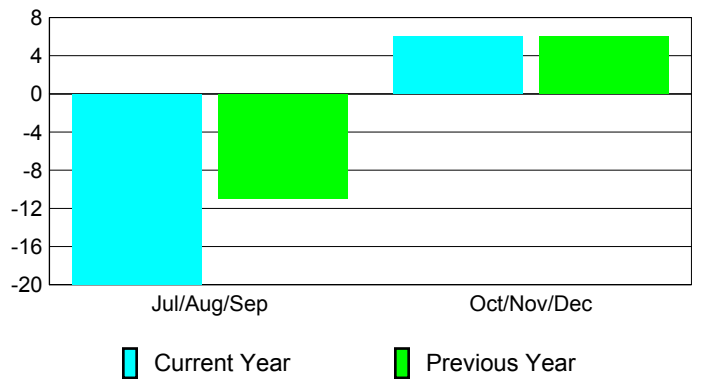

Club Results 2010-2011

Goal, New, Dropped, Gain/Loss

MEMBERSHIP

**Membership Results
2010-2011**

**Membership
2009-2010**

Month	Net Memb Goal	Actual New Memb	Actual Dropped Memb	Gain/Loss of Memb	Gain/Loss of Memb
Jul/Aug/Sep	3	33	-53	-20	-11
Oct/Nov/Dec	5	19	-13	6	6
Totals	8	52	-66	-14	-5

Membership Results 2010-2011

Goal, New, Dropped, Gain/Loss

Comparison of Club Gain/Loss

Current Year Compared to the Previous Year

Comparison of Membership Gain/Loss

Current Year Compared to the Previous Year

YTD Status Quo Clubs 2010-2011

Status Quo Clubs Compared to Status Quo Members

Gender Comparison 2010-2011